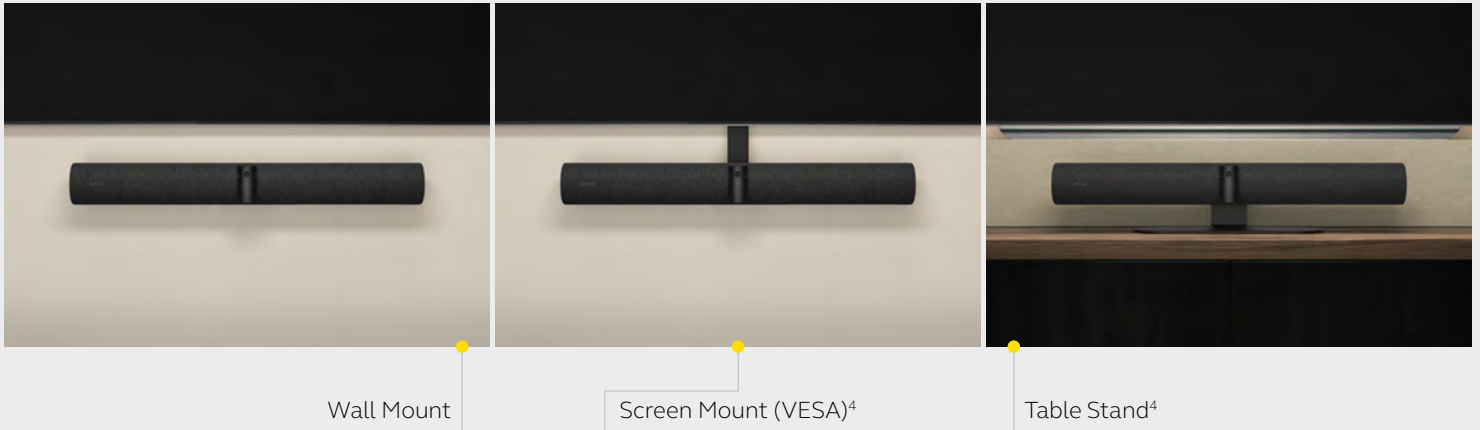

Wall Mount

Screen Mount (VESA)<sup>4</sup>

Table Stand<sup>4</sup>

	FEATURES	BENEFITS
Video	180° field of view	Wall-to-wall natural view without distortion
	Panoramic-4K quality	Everyone looks sharp and in focus
	Virtual Director	Detecting active speakers and framing accordingly for dynamic and engaging meetings
Audio	Microphones	8 beamforming microphones for crystal clear conversations
	Speakers	4 speakers in vibration-free, stereo setup for high-definition audio
Ease of use	Whiteboard sharing	Captures anything you write on a whiteboard in real-time, enhancing readability
	Safety Capacity Insights	Real time notifications in case room occupancy guidelines are breached
	Room Usage Insights	Visual dashboard data enables you to analyze meeting history and reconfigure office spaces accordingly
	Plug-and-play connectivity	Instant collaboration
Compatibility	Certified for use with Microsoft Teams, Zoom and optimized for all leading UC platforms. For compatibility information go to <a href="https://jabra.com">jabra.com</a>	 