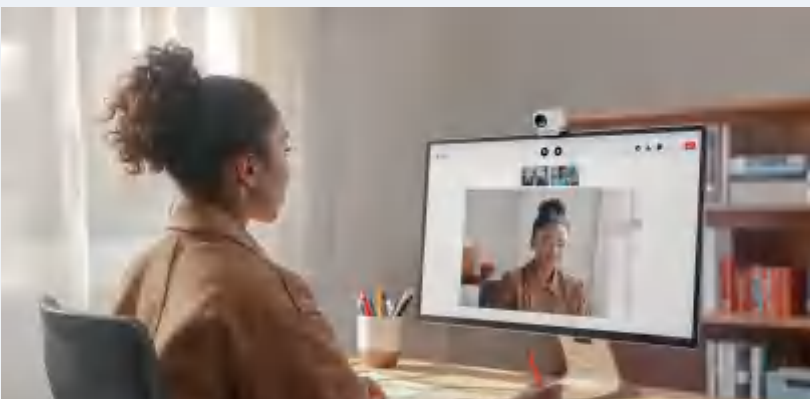

In the Box

Insta360 Link 2 /
Insta360 Link 2C

Magnetic
Mount

USB-C
Cable

USB-C to USB-A
Adapter

Recognition
Markers

QuickStart
Guide

Warranty
Card

Specs

Sensor Size	1/2"	Gimbal	Link 2: 2-Axis Link 2C: None
Video Resolution	Landscape: 4K@30/25/24fps 1080p@60/50/30/25/24fps 720p@60/50/30/25/24fps 360p@30/25/24fps Portrait: 4K@30/25/24fps 1080p@60/50/30/25/24fps 720p@60/50/30/25/24fps	Button	1x Touch Key
Video Coding Format	H.264, MJPEG (4K and 1080p60fps Portrait Mode do not support H.264.)	Connectivity	USB-C Cable (USB 2.0) or USB-C to USB-A adapter
Aperture	F1.8	Power Consumption	5V/1A
35mm Equivalent Focal Length	26mm	Mounting Options	Magnetic Mount with 1/4" mounting point for external tripod
Fixed FOV	67° HFOV, 79.5° DFOV	Dimensions (WxHxD)	Link 2: 71.3x58.9x38mm (2.8x2.3x1.5in) Link 2C: 62.7x30.2x26mm (2.5x1.2x1in)
Digital Zoom	Up to 4x	Weight	Link 2 Without Magnetic Mount: 101.5g (3.6oz) With Magnetic Mount: 166.5g (6oz) Link 2C Without Magnetic Mount: 46.5g (1.6oz) With Magnetic Mount: 111.5g (4oz)
Autofocus	Supported at a distance of 10cm (4in) to ∞	System Requirements	CPU: i5-5 generation or later (some advanced features require i5-10 generation or later.) System: Windows 10 or later; macOS 10.13 or later (some advanced features require macOS 13.0 or later.) RAM: 8GB or above
HDR	Supported in all resolutions and frame rates	Operating Temperature	32°F to 104°F (0°C to 40°C) *Tested in a lab environment.
Audio	AI Noise-Canceling		
Modes	Link 2: AI Tracking, Smart Whiteboard, DeskView Link 2C: Auto Framing, Smart Whiteboard, DeskView		

TEL +49 177 856 7813 **SITE** www.insta360.com
EMAIL sales@insta360.com
ADD 2323 Main St, Unit 16, Irvine, CA, 92614, United States