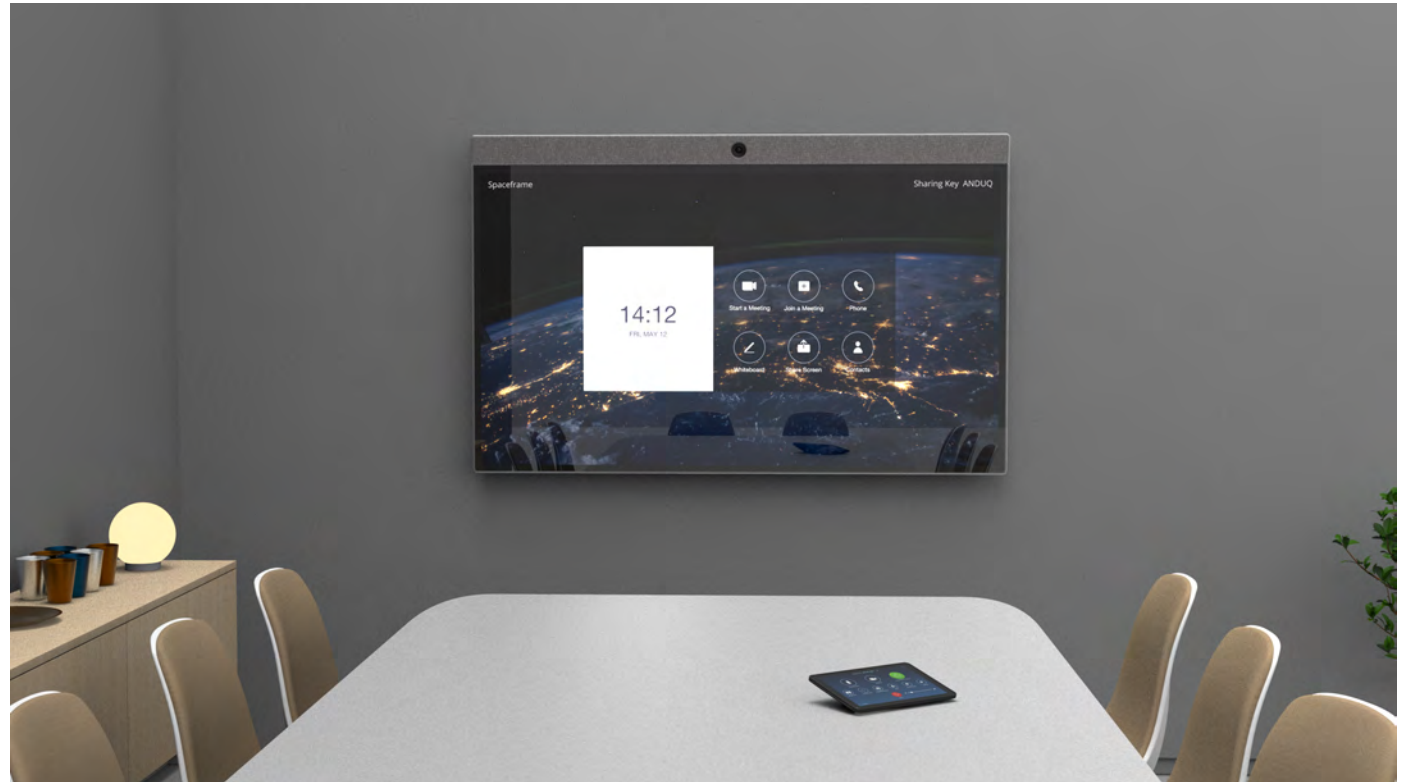

# Neat Board - Collaboration System

Neat Board transforms the meeting space experience by fitting powerful technology and all the capabilities of Zoom in an elegant all-in-one design.

Neat Board includes Screen, Camera, Speakers, Microphones and environmental sensors all in one compact design.

It's perfect for bringing superior-quality audio, video and collaboration tools to your huddle, focus and meeting spaces.

Neat Board works standalone but can also be accompanied by optional Neat Pad Controllers and Scheduling Displays.

# Simple Setup

Neat Board is easy to set up, having just one cable and a choice of either a floor stand, with optional wheels, wall mount or table mount

Wall Mount

Table Stand

Floor Stand