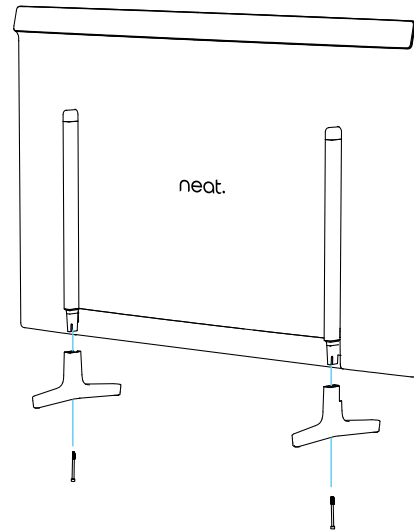

# Simple Setup

Neat Board is easy to set up, having just one cable and a choice of either a floor stand, with optional wheels, wall mount or table mount

Wall Mount

Table Stand

Floor Stand

### Neat Board Floor Stand (optional)

Can be used with or without wheels

2x M6 screw, 3 in (75mm) 1x 5mm hex wrench  
12x M4 screw, 0.3 in (8mm) 1x 3mm hex wrench  
4x Wheels

## IN THE BOX:

Neat Board: All-in-one collaboration system  
Ethernet cable: 16.4ft (5m)  
Power cord: 9.9ft (3m)

Marker holder  
2x Marker  
1x 2,5mm hex wrench

### Neat Board Table Stand (Included)

2x M6 screw, 2.4 in (60mm)  
1x 5mm hex wrench