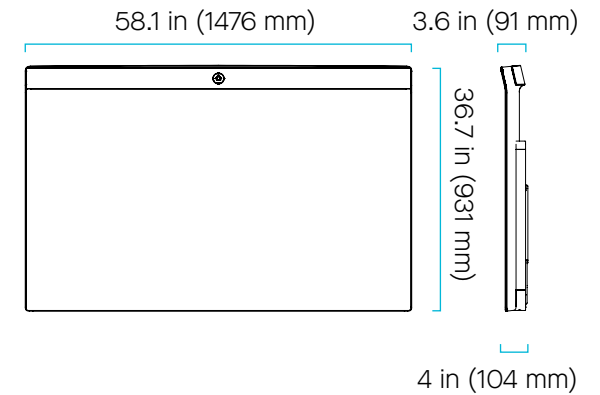

### Neat Board Wall mount (optional) VESA compatible

2x M6 screw, 0.8 in (20mm)  
1x 5mm hex wrench

Screws for mounting to the wall are not included. Mounting on a wall should only be performed by qualified personnel in line with applicable facility and state regulations. The wall and the mounting equipment must safely withstand the load of the product.

# Size and Weight

Neat Board with Floor Stand  
Weight: 124.6 pounds (56,5 kg)

Neat Board with Table Stand  
Weight: 102.6 pounds (46,5 kg)

Neat Board with Wall Mount  
Weight: 111.6 pounds (50,6 kg)