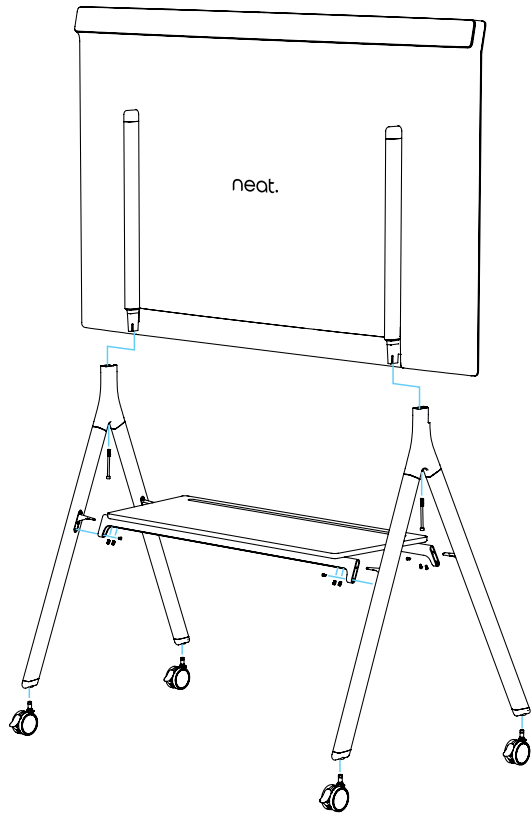

# Simple Setup

Neat Board is easy to set up, having just one cable and a choice of either a floor stand, with optional wheels, wall mount or table mount

Wall Mount

Table Stand

Floor Stand

# Everything you need

**Neat Board comes with everything you need to get started, including cables and the chosen mounting option.**

### Neat Board Floor Stand (optional)

Can be used with or without wheels

2x M6 screw, 3 in (75mm) 1x 5mm hex wrench  
12x M4 screw, 0.3 in (8mm) 1x 3mm hex wrench  
4x Wheels