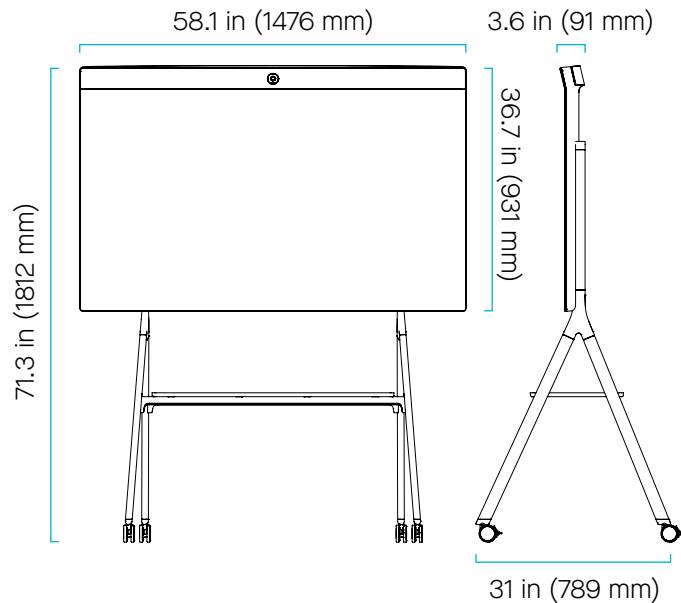

### Neat Board Table Stand (Included)

2x M6 screw, 2.4 in (60mm)  
1x 5mm hex wrench

### Neat Board Wall mount (optional) VESA compatible

2x M6 screw, 0.8 in (20mm)  
1x 5mm hex wrench

Screws for mounting to the wall are not included. Mounting on a wall should only be performed by qualified personnel in line with applicable facility and state regulations. The wall and the mounting equipment must safely withstand the load of the product.

# Size and Weight

Neat Board with Floor Stand  
Weight: 124.6 pounds (56,5 kg)

Neat Board with Table Stand  
Weight: 102.6 pounds (46,5 kg)

Neat Board with Wall Mount  
Weight: 111.6 pounds (50,6 kg)