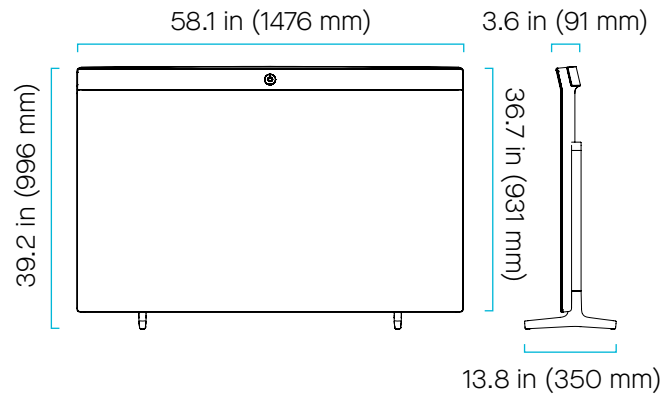

### Neat Board Table Stand (Included)

2x M6 screw, 2.4 in (60mm)  
1x 5mm hex wrench

### Neat Board Wall mount (optional) VESA compatible

2x M6 screw, 0.8 in (20mm)  
1x 5mm hex wrench

Screws for mounting to the wall are not included. Mounting on a wall should only be performed by qualified personnel in line with applicable facility and state regulations. The wall and the mounting equipment must safely withstand the load of the product.

# Size and Weight

Neat Board with Floor Stand  
Weight: 124.6 pounds (56,5 kg)

Neat Board with Table Stand  
Weight: 102.6 pounds (46,5 kg)

Neat Board with Wall Mount  
Weight: 111.6 pounds (50,6 kg)