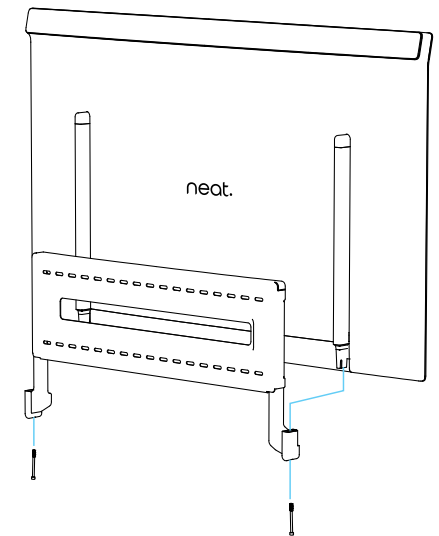

### Neat Board Floor Stand (optional)

Can be used with or without wheels

2x M6 screw, 3 in (75mm) 1x 5mm hex wrench  
12x M4 screw, 0.3 in (8mm) 1x 3mm hex wrench  
4x Wheels

## IN THE BOX:

Neat Board: All-in-one collaboration system  
Ethernet cable: 16.4ft (5m)  
Power cord: 9.9ft (3m)

Marker holder  
2x Marker  
1x 2,5mm hex wrench

### Neat Board Table Stand (Included)

2x M6 screw, 2.4 in (60mm)  
1x 5mm hex wrench

### Neat Board Wall mount (optional) VESA compatible

2x M6 screw, 0.8 in (20mm)  
1x 5mm hex wrench

Screws for mounting to the wall are not included. Mounting on a wall should only be performed by qualified personnel in line with applicable facility and state regulations. The wall and the mounting equipment must safely withstand the load of the product.