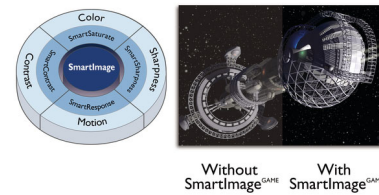

VA display

The Philips VA LED display uses an advanced multi-domain vertical alignment technology that gives you super-high static contrast ratios for extra-vivid and bright images. While standard office applications are handled with ease, it is especially suitable for photos, web browsing, films, gaming and demanding graphical applications. Its optimised pixel management technology gives you a 178/178 degree extra-wide viewing angle, resulting in crisp images.

16:9 Full HD display

Picture quality matters. Regular displays deliver quality, but you expect more. This display features enhanced Full HD 1920 x 1080 resolution. With Full HD for crisp detail paired

with high brightness, incredible contrast and realistic colours, expect a true-to-life picture.

SmartImage Game mode

The new Philips gaming display has quick-access OSD fine-tuned for gamers, offering you multiple options. "FPS" mode (First person shooting) improves dark themes in games, allowing you to see hidden objects in dark areas. "Racing" mode adapts the display with the fastest response time and high colour, along with image adjustments. "RTS" mode (Real-time strategy) has a special SmartFrame mode that enables highlighting of specific area and allows for size and image adjustments. Gamer 1 and Gamer 2 enable you to save personal customised settings based on different games, ensuring best performance.