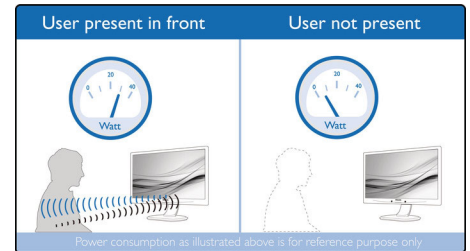

PowerSensor

PowerSensor is a built-in 'people sensor' that transmits and receives harmless infrared signals to determine if the user is present and automatically reduces monitor brightness when the user steps away from the desk, cutting energy costs by up to 70 percent and prolonging monitor life.