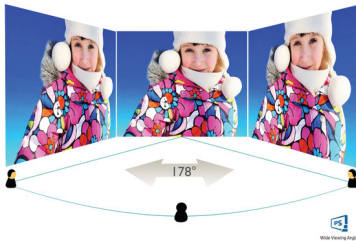

IPS technology

IPS displays use advanced technology that gives you extra-wide viewing angles of 178/178 degrees, making it possible to view the display from almost any angle — even in 90-degree Pivot mode! Unlike standard TN panels, IPS displays gives you remarkably crisp images with vivid colours, making it ideal not only for Photos, films and web browsing, but also for professional applications that demand colour accuracy and consistent brightness at all times.