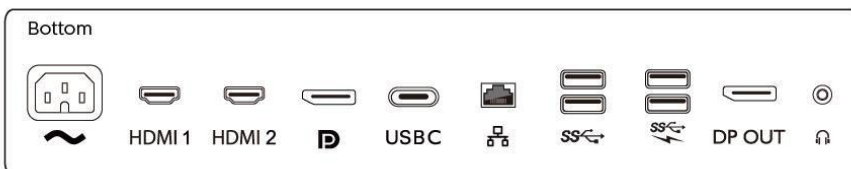

Dimensions

- Product with stand (max height): 715 x 636 x 246 mm
- Product without stand (mm): 715 x 412 x 51 mm
- Packaging in mm (W x H x D): 793 x 673 x 186 mm

Weight

- Product with stand (kg): 10.63 kg
- Product without stand (kg): 7.33 kg
- Product with packaging (kg): 14.43 kg

Operating conditions

- Temperature range (operation): 0°C to 40°C °C
- Temperature range (storage): -20°C to 60°C °C
- Relative humidity: 20–80% %
- Altitude: Operation: +12,000 ft (3658 m), Non-operation: +40,000 ft (12,192 m)
- MTBF (demonstrated): 70,000 hrs (excluded backlight)

Sustainability

- Environmental and energy: PowerSensor, LightSensor, EnergyStar 8.0, EPEAT*, TCO

- Certified, WEEE, RoHS
- Recyclable packaging material: 100 %
- Post-consumer recycled plastic: 85%
- Specific Substances: PVC/BFR free housing, Mercury free, Lead free

Compliance and standards

- Regulatory Approvals: CE Mark, FCC Class B, China RoHS, UKRAINIAN, ICES-003, CU-EAC, cETLus, TUV Ergo, TUV/GS, SEMKO, EPA

Cabinet

- Front bezel: Black
- Rear cover: Black
- Foot: Black
- Finish: Texture

What's in the box?

- Monitor with stand
- Cables: HDMI cable, DP cable, USB-C to C cable, USB-C to A cable, Power cable
- User Documentation

Issue date 2020-04-24

Version: 7.0.1

12 NC: 8670 001 57964
EAN: 87 12581 75682 6

© 2020 Koninklijke Philips N.V.
All Rights reserved.

Specifications are subject to change without notice.
Trademarks are the property of Koninklijke Philips N.V.
or their respective owners.

www.philips.com

* "IPS" word mark / trademark and related patents on technologies belong to their respective owners.
* Response time value equal to SmartResponse
* NTSC Area based on CIE 1976
* sRGB Area based on CIE 1931
* Adobe RGB Coverage based on CIE 1976
* Activities such as screen sharing and online streaming over the Internet can impact your network performance. Your hardware and network bandwidth will determine the overall audio and video quality.
* For USB-C power and charging function, your Notebook/device must support USB-C standard Power Delivery specifications. Please check with your Notebook user manual or manufacturer for more details.
* For Video transmission via USB-C, your Notebook/device must support USB-C DP Alt mode
* If your Ethernet connection seems slow, please enter the OSD menu and select USB 3.0 or a higher version that can support the LAN speed up to 1G.
* Cannot support USB-C vs HDMI for PIP/PBP at the same time
* EPEAT rating is valid only where Philips registers the product. Please visit <https://www.epeat.net/> for registration status in your country.
* The monitor may look different from feature images.