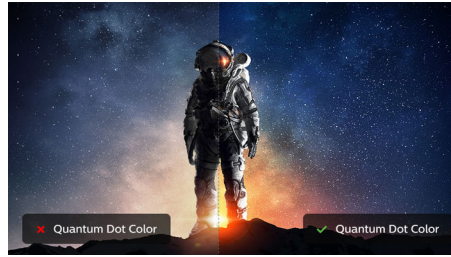

Quantum Dot Technology

Quantum Dot Technology is an innovative semiconductor nanocrystal technology that precisely emits light to produce bluer blues, greener greens and redder reds. LCD monitors with Quantum Dot colour produce a more dynamic range of colours and show the true natural palette of colours in the picture. The result - vibrant, dynamic, see-it-to-believe-it colour.