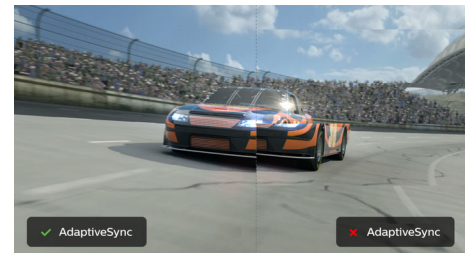

Adaptive-Sync technology

Gaming shouldn't be a choice between choppy gameplay or broken frames. Get fluid, artefact-free performance at virtually any frame rate with Adaptive-Sync technology, smooth quick refresh and ultra-fast response time.

USB-C cable

The new USB 3.1 Type-C cable with a slim and reversible connector offers easy one-cable-docking. Simplify by connecting all your peripherals to your monitor as a dock with one cable to the notebook, including high resolution video output from your PC to monitor. With USB 3.1 you also get fast data transfer, up-to 20-times as fast as USB 2.0, allowing you to transfer a 4K movie faster than ever. All your connections through one simple cable.

4K
Ultra HD

VESA CERTIFIED
DisplayHDR 1000

ULTRAHD™
PREMIUM

Quantum Dot
Color

ambiglow

dts
Sound

Low Input Lag

Adaptive-Sync

USB-C