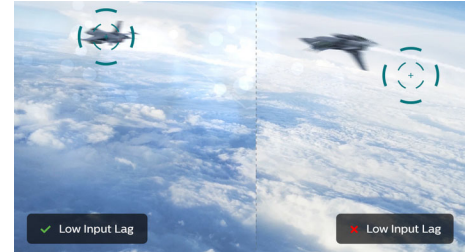

Low Input Lag

Input lag is the amount of time that elapses between performing an action with connected devices and seeing the result on screen. Low input lag reduces the time delay between entering a command from your devices to monitor, greatly improving play on twitch-sensitive video games, particularly important for playing fast-paced, competitive games.