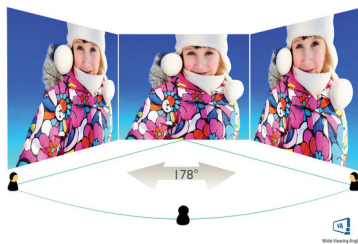

VA display

The Philips VA LED display uses an advanced multi-domain vertical alignment technology that gives you super-high static contrast ratios for extra-vivid and bright images. While standard office applications are handled with

ease, it is especially suitable for photos, web browsing, films, gaming and demanding graphical applications. Its optimised pixel management technology gives you a 178/178 degree extra-wide viewing angle, resulting in crisp images.