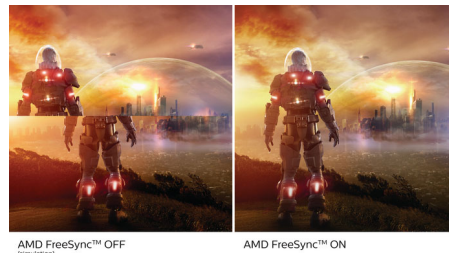

Ultra-smooth gaming

Gaming shouldn't be a choice between choppy gameplay or broken frames. With the new Philips monitor it doesn't have to be. Get fluid, artefact-free performance at virtually any frame rate with AMD FreeSync™ technology, smooth, quick refresh and ultra-fast response time.

Built-in stereo speakers

A pair of high-quality stereo speakers built into a display device. They may be visible front firing, or invisible down firing, top firing, rear firing etc. depending on model and design.